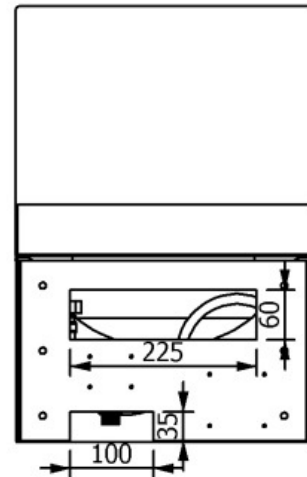

Due to continuous product research and development, the information contained herein is subject to change without notification.

Wash Basin Wand Operated

Wall Mounted

Specifications:

- Construction: 1.2mm 304 grade stainless steel construction, no 4 satin finish. Pre plumbed. Supplied with wand operated valve.
- Water Supply: 15mm (1/2" BSP).
- Waste Connection: 40mm, supplied.
- Unit Fixing: Unit is supplied with wall mounting bracket with 10mm fixing holes. Basin is fixed with 6mm fixings.
- Disabled Fixing Height: The unit can be mounted at 800mm above finished floor level for disabled use.

Models:

SPPL.WB.R.WM.WO

Code explanation:

SPPL = Standard Product Plumbing

WB = Wash Basin

R = Round

WM = Wall mounted

WO = Wand operated

e.g.: for specification and ordering

SPPL.WB.R.WM.WO

PLAN VIEW

REAR VIEW

FRONT VIEW

END VIEW

Model No.	Length (mm)	Width (mm)	Height (mm)
SPPL.WB.R.WM.WO	357	358	525

Due to continuous product research and development, the information contained herein is subject to change without notification.