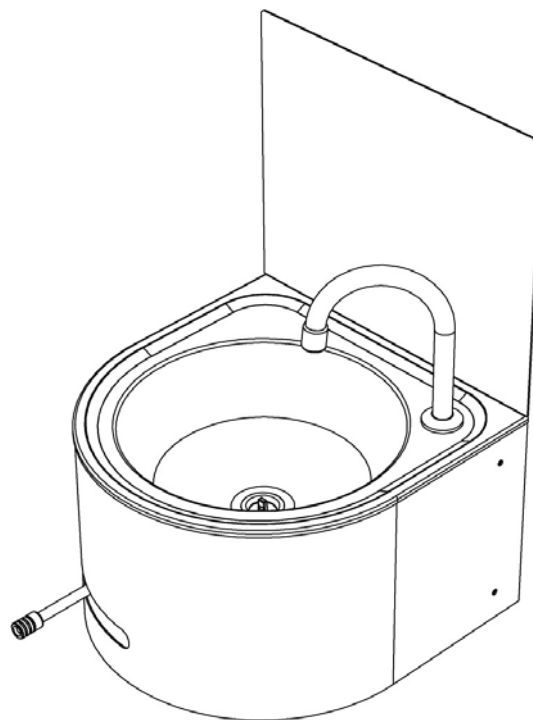

Round Wash Basin Wand Operated

Wall Mounted

The Round Wand Operated Wash Basin from Stoddart Manufacturing promotes clean hands with hygienic hands free wand operation in kitchens and laboratories.

This basin is ideal for small kitchens found in service stations, roadhouses and convenience stores where staff handle food.

Models:

SPPL.WB.R.WM.WO

Code explanation:

SPPL = Standard Product Plumbing

WB = Wash Basin

R = Round

WM = Wall mounted

WO = Wand operated

e.g.: for specification and ordering

SPPL.WB.R.WM.WO

Features and Benefits:

- Unit comes complete with splashback to meet regulation requirements, no tiles required.
- Wand activated timed flow valve provides hands free water access for easy hand washing and superior water conservation
- Tempering valve controls water temperature for more effective hygiene.
- Designed for easy installation and years of trouble free service.

Due to continuous product research and development, the information contained herein is subject to change without notification.

Wash Basin Wand Operated

Wall Mounted

Specifications:

- Construction: 1.2mm 304 grade stainless steel construction, no 4 satin finish. Pre plumbed. Supplied with wand operated valve.
- Water Supply: 15mm (1/2" BSP).
- Waste Connection: 40mm, supplied.
- Unit Fixing: Unit is supplied with wall mounting bracket with 10mm fixing holes. Basin is fixed with 6mm fixings.
- Disabled Fixing Height: The unit can be mounted at 800mm above finished floor level for disabled use.