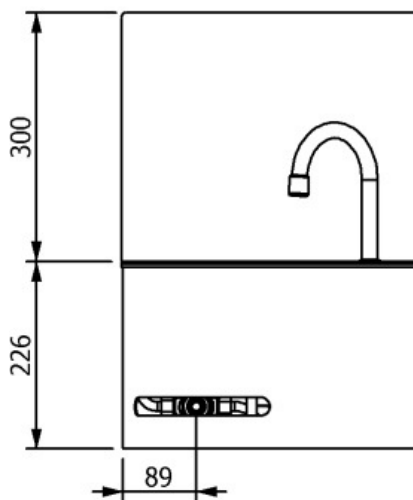

Due to continuous product research and development, the information contained herein is subject to change without notification.

Wash Basin Wand Operated

Wall Mounted

Specifications:

- Construction: 1.2mm 304 grade stainless steel construction, no 4 satin finish. Pre plumbed. Supplied with wand operated valve.
- Water Supply: 15mm (1/2" BSP).
- Waste Connection: 40mm, supplied.
- Unit Fixing: Unit is supplied with wall mounting bracket with 10mm fixing holes. Basin is fixed with 6mm fixings.
- Disabled Fixing Height: The unit can be mounted at 800mm above finished floor level for disabled use.

Models:

SPPL.WB.R.WM.WO

Code explanation:

SPPL = Standard Product Plumbing

WB = Wash Basin

R = Round

WM = Wall mounted

WO = Wand operated

e.g.: for specification and ordering

SPPL.WB.R.WM.WO

PLAN VIEW

REAR VIEW

FRONT VIEW

END VIEW

Model No.	Length (mm)	Width (mm)	Height (mm)
SPPL.WB.R.WM.WO	357	358	525

Due to continuous product research and development, the information contained herein is subject to change without notification.