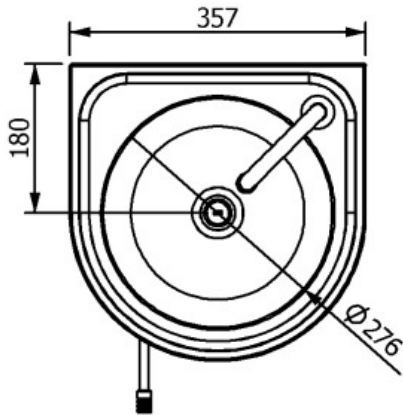

Models:

SPPL.WB.R.WM.WO

Code explanation:

SPPL = Standard Product Plumbing

WB = Wash Basin

R = Round

WM = Wall mounted

WO = Wand operated

Due to continuous product research and development, the information contained herein is subject to change without notification.

Wash Basin Wand Operated

Wall Mounted

Specifications:

- Construction: 1.2mm 304 grade stainless steel construction, no 4 satin finish. Pre plumbed. Supplied with wand operated valve.
- Water Supply: 15mm (1/2" BSP).
- Waste Connection: 40mm, supplied.
- Unit Fixing: Unit is supplied with wall mounting bracket with 10mm fixing holes. Basin is fixed with 6mm fixings.
- Disabled Fixing Height: The unit can be mounted at 800mm above finished floor level for disabled use.

e.g.: for specification and ordering

SPPL.WB.R.WM.WO

PLAN VIEW

REAR VIEW

FRONT VIEW

END VIEW

Model No.	Length (mm)	Width (mm)	Height (mm)
SPPL.WB.R.WM.WO	357	358	525

Due to continuous product research and development, the information contained herein is subject to change without notification.