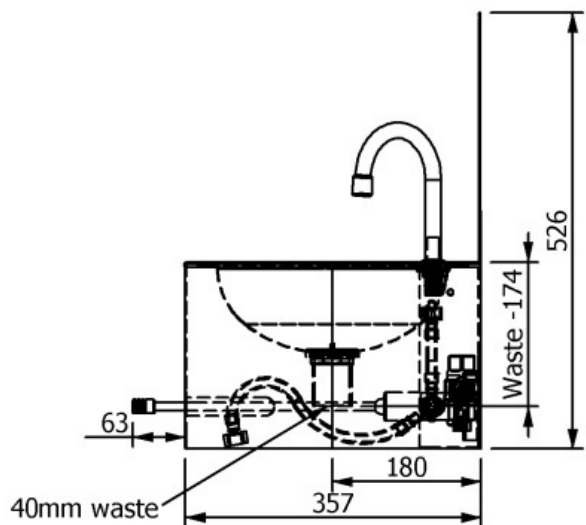

Due to continuous product research and development, the information contained herein is subject to change without notification.

Wash Basin Wand Operated

Wall Mounted

Specifications:

- Construction: 1.2mm 304 grade stainless steel construction, no 4 satin finish. Pre plumbed. Supplied with wand operated valve.
- Water Supply: 15mm (1/2" BSP).
- Waste Connection: 40mm, supplied.
- Unit Fixing: Unit is supplied with wall mounting bracket with 10mm fixing holes. Basin is fixed with 6mm fixings.
- Disabled Fixing Height: The unit can be mounted at 800mm above finished floor level for disabled use.

Models:

SPPL.WB.R.WM.WO

Code explanation:

SPPL = Standard Product Plumbing

WB = Wash Basin

R = Round

WM = Wall mounted

WO = Wand operated

e.g.: for specification and ordering

SPPL.WB.R.WM.WO

PLAN VIEW

REAR VIEW

FRONT VIEW

END VIEW

Model No.	Length (mm)	Width (mm)	Height (mm)
SPPL.WB.R.WM.WO	357	358	525

Due to continuous product research and development, the information contained herein is subject to change without notification.